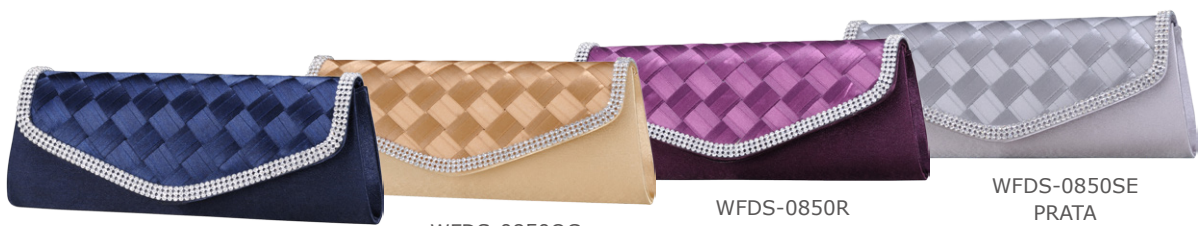

WFDS-0850AM
AZUL M.
26x10x4(cm)

WFDS-0850OC
OURO

WFDS-0850R
ROXO

WFDS-0850SE
PRATA