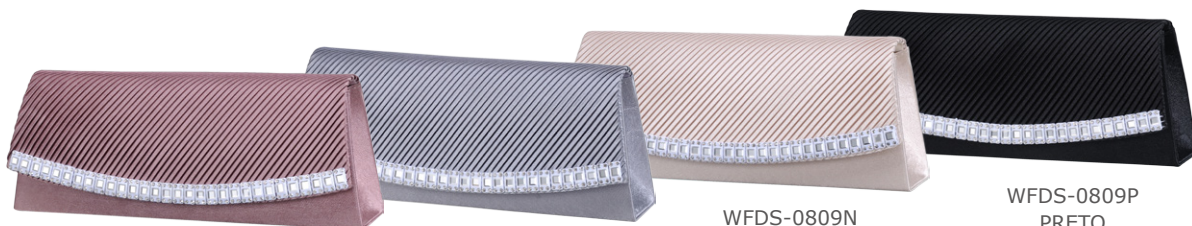

WFDS-0807H  
VINHO  
27x5x9.5(cm)

WFDS-0807P  
PRETO

WFDS-0807SC  
PRATA C.

WFDS-0807Z  
OURO V.

WFDS-0808AM  
AZUL M.  
27x6.5x10.5(cm)

WFDS-0808OC  
OURO

WFDS-0808R  
ROXO

WFDS-0808SE  
PRATA